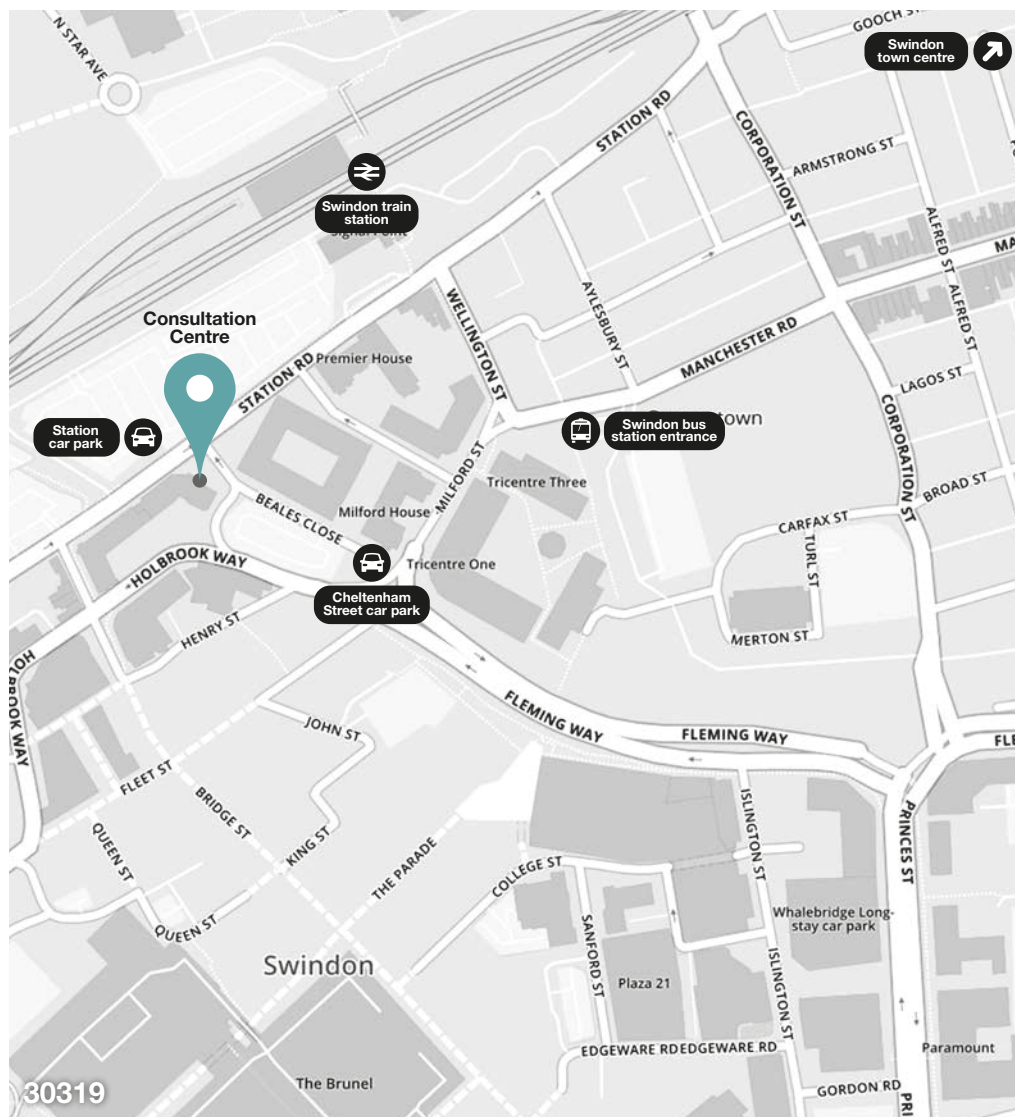

Your PIP consultation is at:
Swindon Minton Place PIP Consultation Centre

Address:

Minton Place
Station Road
Swindon
SN1 1DA

Consultation Centre opens:
9.00am

When you arrive

Remember to bring two forms of ID and your appointment letter with you.

Other helpful info

This centre has wheelchair access at the front of the building. Accessible toilets are on the ground floor and in reception.

Parking

The nearest public car park (pay by phone) is on **Sheppard Street**, opposite the consultation centre. Pay and display parking is available at **PPS Premier Parking** at the **Great Western Hotel** on **73 Station Road** or at **Station Car Park** off **Station Road**. Those with mobility problems can be dropped off on **Station Road**, outside **Minton Place**.

By car

We are located **5 minutes** from **Swindon town centre**.

Head towards the town centre and then follow signs for **Swindon train station**. The centre is on **Station Road** in **Minton Place**, on the corner of **Station Road** and **Cheltenham Street**.

Exit the station onto **Manchester Road** and bear left. Turn right into **Wellington Street**. At the end of the road turn left into **Station Road**. The centre is **0.1 miles** along on the left.

This station is served by bus numbers **7, 9, 10, 11, 15, 16, 31, 31A, 46, 46A, 47, 48, 48A, 49, 51, 51A, 52, 53, 54, 55, 60, 76, 80, 81, 82, S6** and **X5**.