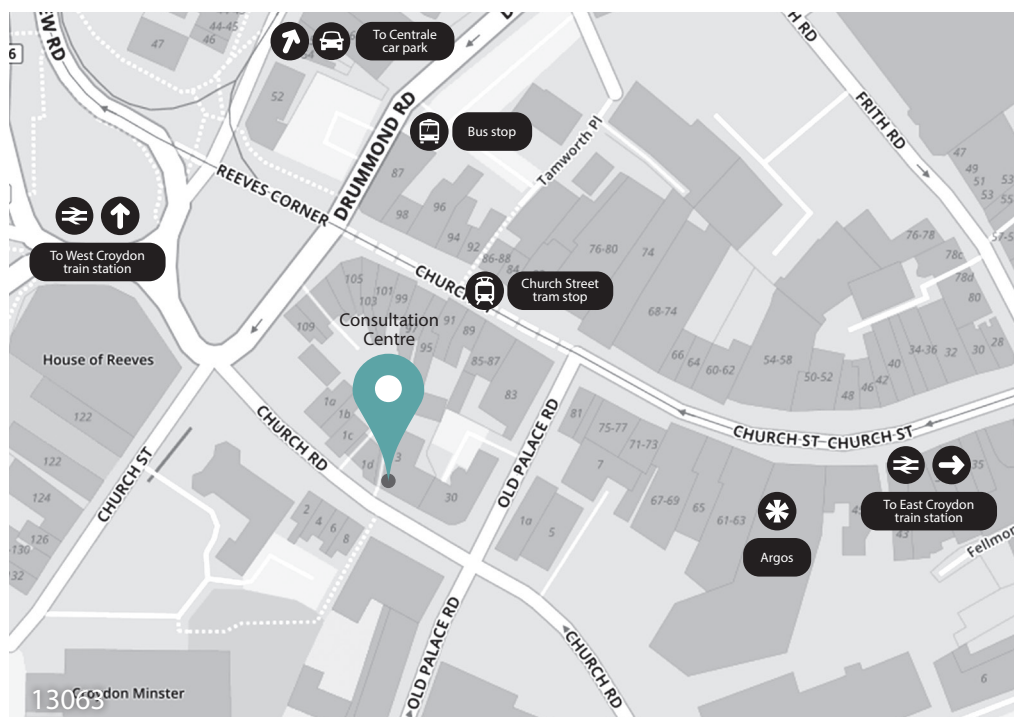

Your PIP consultation is at:
PFAS Synergy Centre, inside Courtyard House, Croydon

Independent
Assessment
Services

Delivered by Atos

Address:
PFAS Synergy Centre
Courtyard House.
1D Church Road,
Croydon.
CR0 1SG

Consultation Centre opens:
8.30am

By car

From Croydon High Street

Turn onto Scarbrook Road opposite Sainsbury's Local. At the crossroads, turn right onto Charles Street. At the T-junction, turn right to join Church Road. The centre will be on the right.

For more detailed driving instructions we recommend using an online route planner.

For help in planning your journey door-to-door, go to www.traveline.info or call 0871 200 22 33.

By bus

The nearest bus stop is on Drummond Street, approximately 160 metres from the centre. This stop is served by bus numbers 157, 407, 410 and 455.

Head south and take the 2nd left into Church Road. The centre will be on the right.

By train

West Croydon station is approximately 0.4 miles from the centre.

To connect to the centre, take the bus number 157, 407, 410 or 455 from the station.

Head south and take 2nd left into Church Road and the centre will be on the right.

East Croydon station is approximately 0.6 miles from the centre.

To connect to the centre, take the tram from outside the station and alight at the Church Street tram stop, approximately 0.15 miles from the centre. Exit the tram and head along towards Old Palace Road. Once in Old Palace Road, take the 1st right onto Church Road and the centre is along on the right.

For details of station services and facilities go to www.nationalrail.co.uk/stations

By tram

Church Street tram stop is approximately 0.15 miles from the centre. Exit the platform to the right and head along Old Palace Road. Take the 1st right onto Church Road and the centre is along on the right.

When you arrive

Remember to bring two forms of ID and your appointment letter with you.

To enter, push the door or select PFAS on the intercom.

On entry, please let the receptionist know that you have arrived for your consultation.

Other helpful info

This centre has step-free access.

Consultation rooms are on the ground, 1st and 2nd floors. We do not have a lift – please inform IAS on receipt of your letter should you not be able to climb stairs and require the ground floor room for your consultation.

Parking

Limited pay and display parking is available outside the centre entrance. Additional parking is available at the Centrale Car Park on Tamworth Road, approximately 0.2 miles away.

Though there are yellow lines on the road outside the centre, this area can be used as disabled parking or a drop-off point.