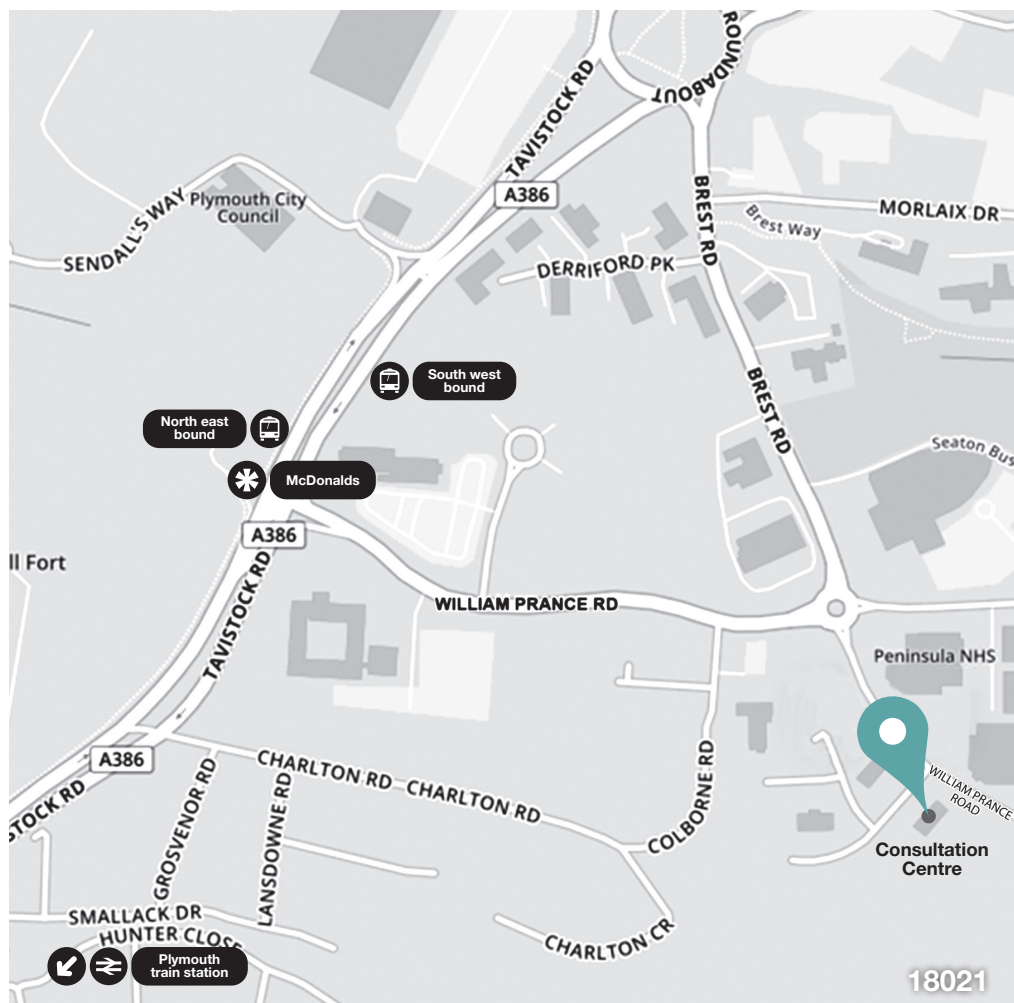

Your PIP consultation is at:

PIP Consultation Centre, inside Rhin House Natural Health Centre, Plymouth

Independent
Assessment
Services

Delivered by Atos

Address:

24 William Prance Road
Derriford
Plymouth
PL6 5WR

Consultation Centre opens:
8:00am

By car

From **Plymouth University**, head southwest on **James Street** towards **Cobourg Street**, then take the **B3250** to **Hyde Park Road**. Continue onto **Weston Park Road**. Follow **Tavistock Road/A386** to the lights outside **McDonalds**. Turn right onto **William Prance Road**. At the roundabout, take the 3rd exit and stay on **William Prance Road**.

Look for **IMT Park**, Rhin House is in here.

For more detailed driving instructions we recommend using an online route planner.

For help in planning your journey door-to-door, go to www.traveline.info or call 0871 200 22 33.

By train

Plymouth station is approximately **3.9 miles** from the centre.

To connect from the station take bus **101** or **X1** and alight at **Tavistock Road**.

For details of station services and facilities go to www.nationalrail.co.uk/stations

By bus

The nearest bus stops are on **Tavistock Road**, **0.4 miles** from the centre.

These stops are served by bus numbers **1, 14, 27, 28, 28B, 34, 42, 42A, 42B, 42C, 46, 46B, 48, 51, 101, 103, 118, 807** and **X1**.

From the bus stop, head towards the lights at **McDonalds** and turn onto **William Prance Road**. At the roundabout, take the 3rd exit and stay on **William Prance Road**. The centre will be on the right.

When you arrive

Remember to bring two forms of ID and your appointment letter with you.

The centre is located inside Rhin House which is in **IMT Park**. To enter, press the intercom at the main entrance to Rhin House. We are located through the first door on your left. Please let the receptionist know that you have arrived for your PIP consultation.

Other helpful info

This centre has step-free access. An accessible toilet is located at the door in front of the main entrance.

Parking

Free private parking is available directly outside the centre, which includes a drop-off point and disabled parking.