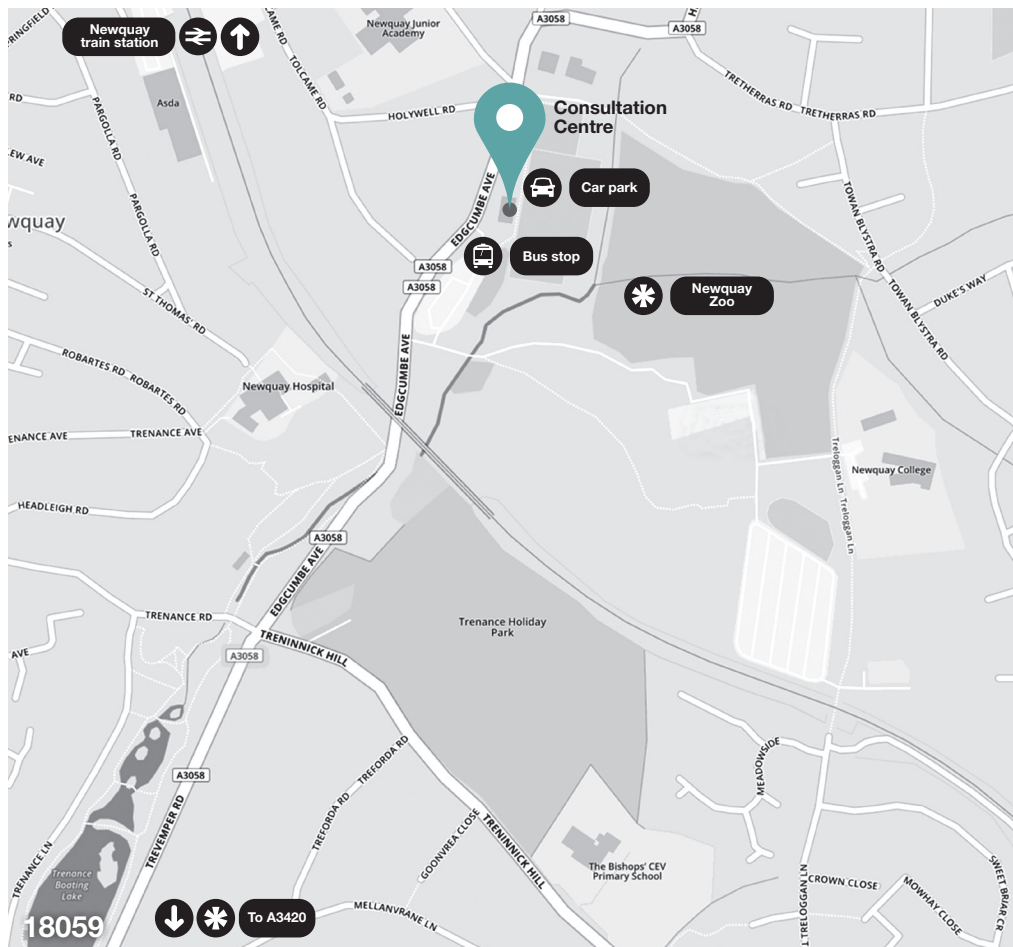

Your PIP consultation is at:

PIP Consultation Centre, inside Heron Tennis Centre, Newquay

Independent
Assessment
Services

Delivered by Atos

Address:

Trenance Leisure Park
Edgcumbe Avenue
Newquay
TR7 2LZ

Consultation Centre opens:
8:30am

When you arrive

Remember to bring two forms of ID and your appointment letter with you.

The centre is located inside Heron Tennis Centre. To enter, use the door at the main entrance. Please let the receptionist know that you have arrived for your consultation.

Other helpful info

To access the site, please use the Tennis Club reception which is directly inside the main entrance. We are located on the first floor and do not have ground floor consultation rooms, however there is a lift and stairs. If you are unable to use a lift or stairs, please contact our customer services team and they can find a different location. The number can be found on your appointment letter.

There is an accessible toilet located on the ground floor.

Parking

Parking is available outside the centre. This is free between November and March and pay and display during the spring/summer months. Disabled parking is also available here.

A drop-off point is located outside the main entrance.

By car

From Bodmin

Exit the **A30** at **Highgate Hill Junction roundabout** and take the 3rd exit onto the **A39** (signposted for **Newquay**). When you reach **Halloon roundabout**, take the 2nd exit onto the **A392**. Continue on this road, passing through **Mount Hoy** and **Quintrell Downs**, until you reach the **Mellanvrane roundabout** (this is clearly signposted).

Take the 2nd exit and proceed along **Trevemper Road**, past the boating lake on your left. Go straight across the double mini-roundabout and continue under the viaduct arches. Take the 1st turning on the right and the car park is immediately on your left.

For more detailed driving instructions we recommend using an online route planner.

For help in planning your journey door-to-door, go to www.traveline.info or call 0871 200 22 33.

By train

Newquay station is approximately **0.4 miles** from the centre.

To connect to the centre exit the station and turn left. At the end of the road turn right into **Cliff Road**. Go along a short distance to the bus stop outside the **Great Western Hotel**. Take either the **85** or **87** bus. The nearest bus stop is **Newquay Zoo** on **Edgcumbe Avenue**, a short distance from the centre.

For details of station services and facilities go to www.nationalrail.co.uk/stations

By bus

The nearest bus stop is **Newquay Zoo** on **Edgcumbe Avenue**, a short distance from the centre. This stop is served by bus numbers **57, 85** and **87**.

To get to the centre head southwest on **Edgcumbe Avenue**. The centre is on the right.