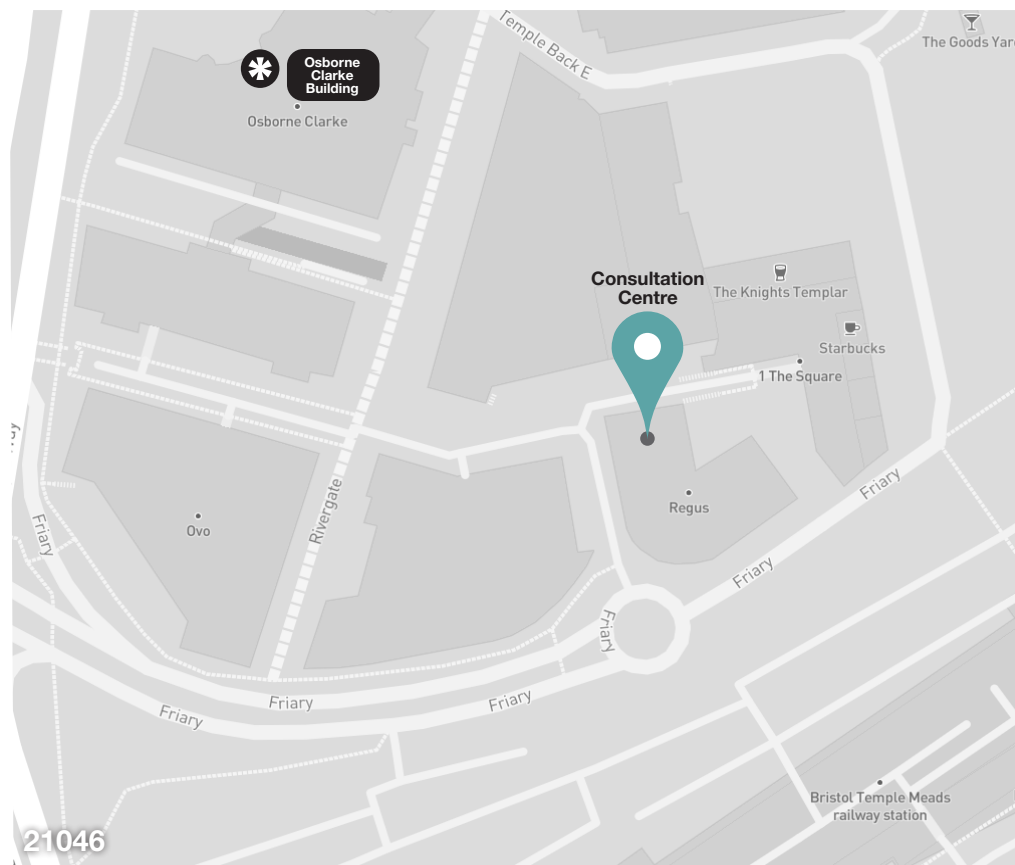

Your PIP consultation is at:
PIP Consultation Centre, Bristol Temple Quay

Independent
Assessment
Services

Delivered by Atos

Address: 

PIP Consultation Centre
Regus - Bristol Temple Quay
1 Friary
Bristol
BS1 6EA

Consultation Centre opens:
8.30am

 **By car**

From the **M32** Motorway, bear left on the A4044 Inner Ring Road (Bond Street, which becomes Temple Way) and continue for three quarters of a mile. You will pass over the river and the large Osborne Clarke building on your left.

At the **Temple Gate** junction take the left signposted from **Temple Quay South**.

This will take you onto the **Friary** and the Regus building is on the left hand side just after the roundabout.

For more detailed driving instructions we recommend using an online route planner.

For help in planning your journey door-to-door, go to www.traveline.info or call 0871 200 22 33.

 **By train**

Bristol Temple Meads Station is a short distance from the consultation centre.

From the **Bristol Temple Meads Station** ticket barriers, pass by WH Smiths and veer right to exit via the pedestrian link to **Temple Quay**. The Regus building is on the left at the end of the pedestrian link.