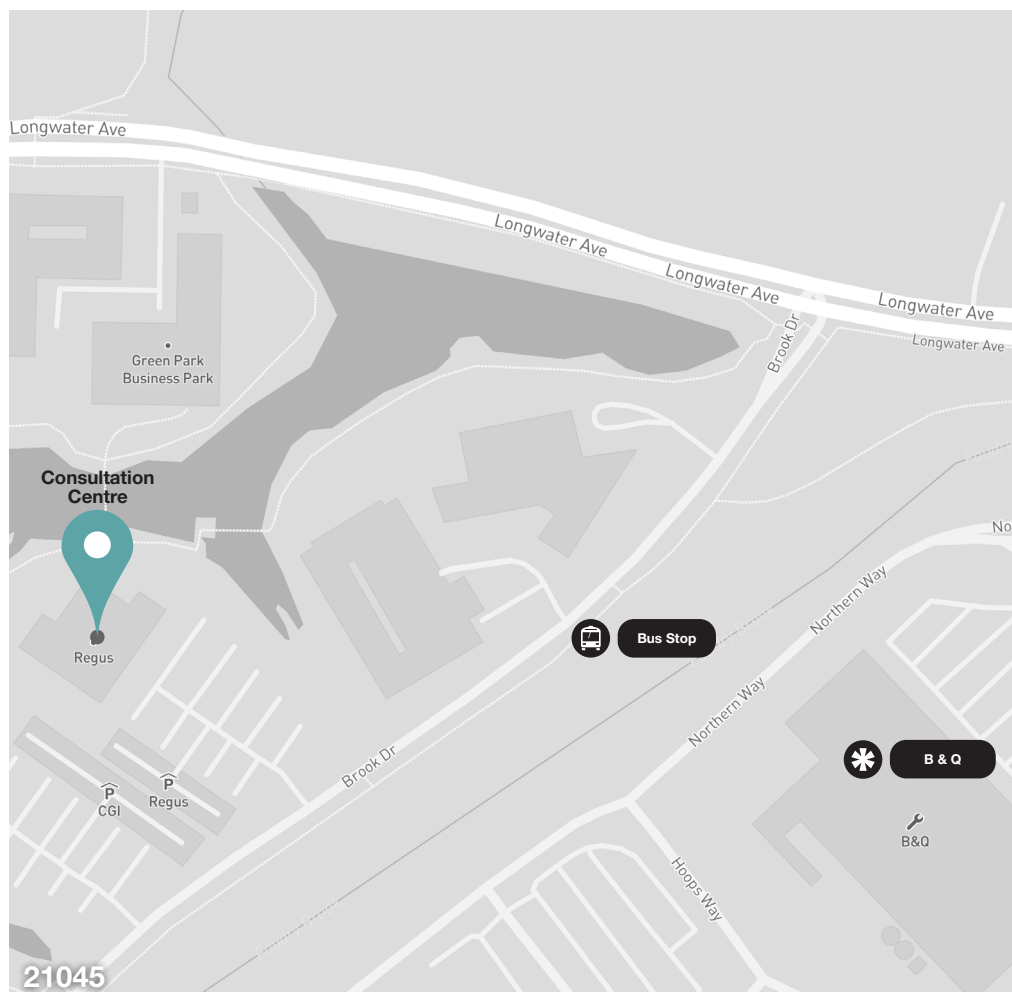

Your PIP consultation is at:
PIP Consultation Centre, Reading Green Park

Independent
Assessment
Services

Delivered by Atos

Address: 

Regus
Reading Green Park
200 Brook Drive
Reading
RG2 6UB

Consultation Centre opens:
8.30am

By car

From the **M4** Motorway exit at junction 11 onto the **A33**, signposted to **Reading** (C&S).

Staying on the **A33** and approx 1.3 miles you will pass a retail park on your left and then you will filter to the left into **Longwater Avenue** and then first left into **Brook Drive**. To access the Regus building take the third right.

From Centre of Reading take the A33 to **Green Park Business Park**.

At traffic island near to B&Q you will take 4th exit onto **Longwater Avenue** and then the first left into **Brook Drive**. To access the Regus building take the third right.

Bus stop is outside **100 Brook Drive** which is a 0.2 mile walk to **200 Brook Drive**.

When you arrive

Remember to bring two forms of ID and your appointment letter with you.

The PIP Consultation Centre is located inside the Regus building. Please enter the building and let the receptionist know that you have arrived for your PIP consultation.