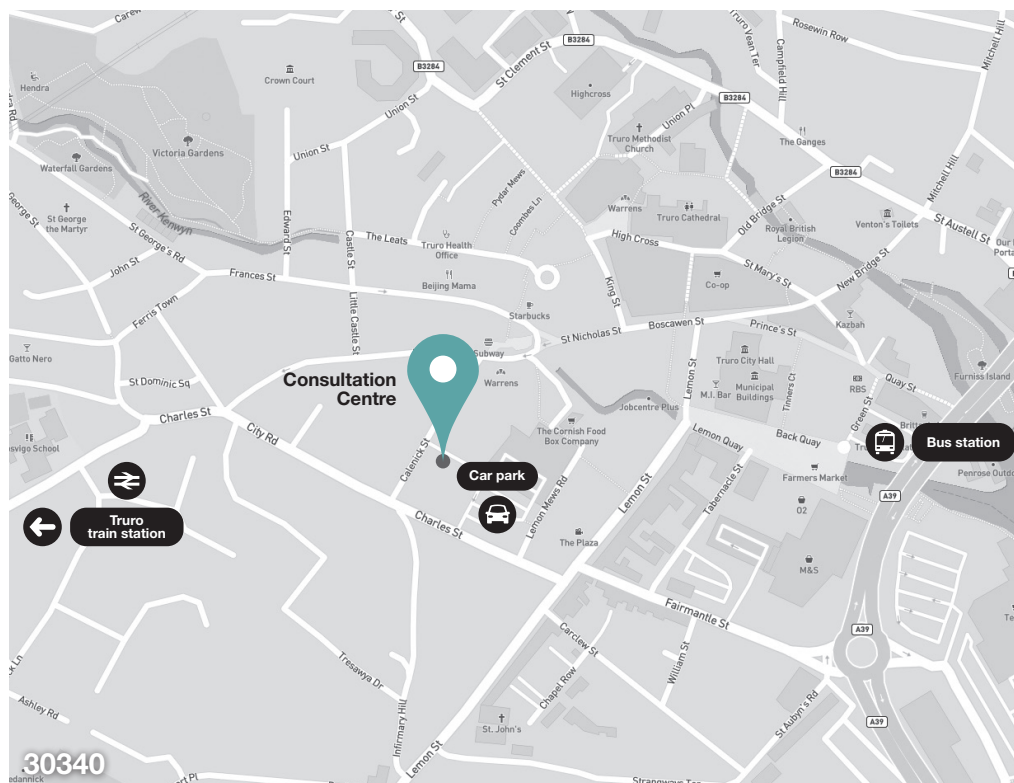

Your PIP consultation is at:
Truro PIP Consultation Centre

Address: 
Calenick Street (Moorfield)
Truro
Cornwall
TR1 2SF
(For Sat Nav use TR1 2QD)
Consultation Centre opens:
8.45am

 **By car**

The centre is located next to Portman Smile Clinic / Anytime Fitness and opposite Truro Fabrics on the road leading to the Moorfield multi-storey car park.

From all directions

Follow the signs to **Truro town centre** and **Moorfield multi-storey car park** (use satnav postcode TR1 2QD).

Once on **Calenick Street** take the first right on to the road leading to the Moorfield multi-storey car park. You will pass the main entrance on the right.

For more detailed driving instructions we recommend using an online route planner.

For help in planning your journey door-to-door, go to www.traveline.info or call 0871 200 22 33.

 **By train**

Truro station is approximately **0.5 miles** from the centre. To connect from the station, take either the **47, 304, PR1, T1** or **U1** bus from outside the station to the **Museum stop**. Go east on **River Street** towards **Victoria Square**, turn right onto **Victoria Square** and turn left onto **Calenick Street**. Take the first left and the centre will be on your right.

From here, head west on **Victoria Square** towards Burger King on the corner of **Calenick Street**, then turn left onto **Calenick Street**. Take the first left and the centre will be on your right.