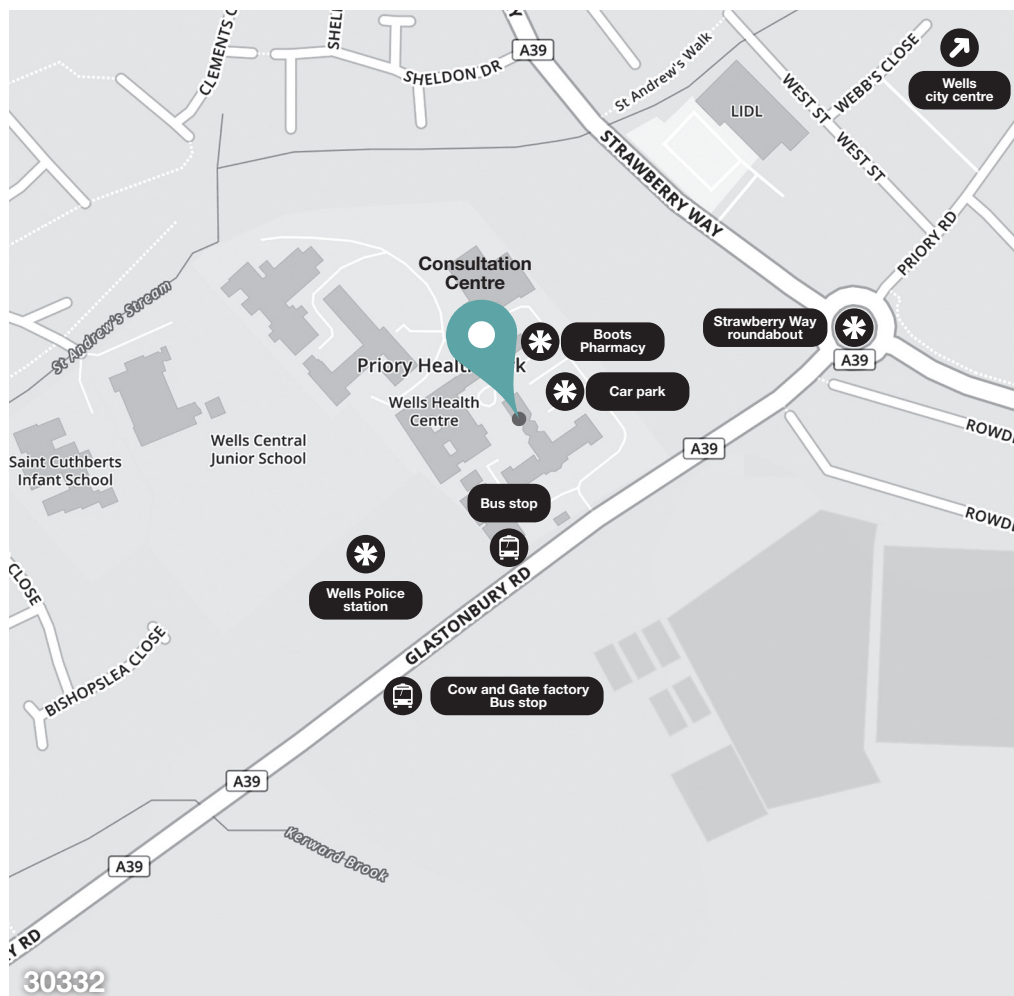

Your PIP consultation is at:
Wells Priory Health Park Consultation Centre

Address:
Priory Health Park
Wells
BA5 1XJ

Consultation Centre opens:
9.00am

When you arrive

Remember to bring two forms of ID and your appointment letter with you.

The centre is located in the grounds of the **Priory Health Park**. To enter the building, ring the bell outside the entrance door. On entry, please let the receptionist know that you have arrived for your PIP consultation.

Other helpful info

This centre has step-free access. There is an accessible toilet available. In order to access the building, there are both steps and a ramp. If you should need any help accessing the centre, please contact customer services prior to the appointment and we will be happy to advise you.

Parking

Parking is available in the main Priory Health Park car park, behind the centre. Parking is free for 90 minutes. However, if you require longer in the car park due to your individual circumstances, please notify reception upon your arrival and they will be happy to provide you with an IAS permit for your car.

Disabled parking and a drop-off point are located outside the main entrance.

By car

We are located just outside **Wells city centre**, next to the police station.

From the city centre

Head southwest on the **High Street**. At the end of the road, turn left onto **Broad Street**. Continue onto **Priory Road**, then take a slight left to stay on **Priory Road**. At the **Strawberry Way roundabout**, take the 2nd exit onto **Glastonbury Road/A39**. Take the 1st right to enter **Priory Health Park**.

For more detailed driving instructions we recommend using an online route planner.

For help in planning your journey door-to-door, go to www.traveline.info or call 0871 200 22 33.

By train

Not available locally.

By bus

The nearest bus stop is outside the **Priory Health Park** approximately **0.1 miles** from the centre.

This stop is served by bus numbers:

376 (Bristol – Glastonbury & Street)

X75/375 (Bridgwater)

377 (Yeovil)

Bus numbers **37** and **376** run from **Wells bus station**. The nearest stop for these buses is the **Cow and Gate Factory (SW bound)** on **Glastonbury Road**.

To get to the centre, enter the **Priory Health Park** and head around to the right. Turn left when you see Boots Pharmacy. When you get to the mini roundabout, the centre is immediately to your left.