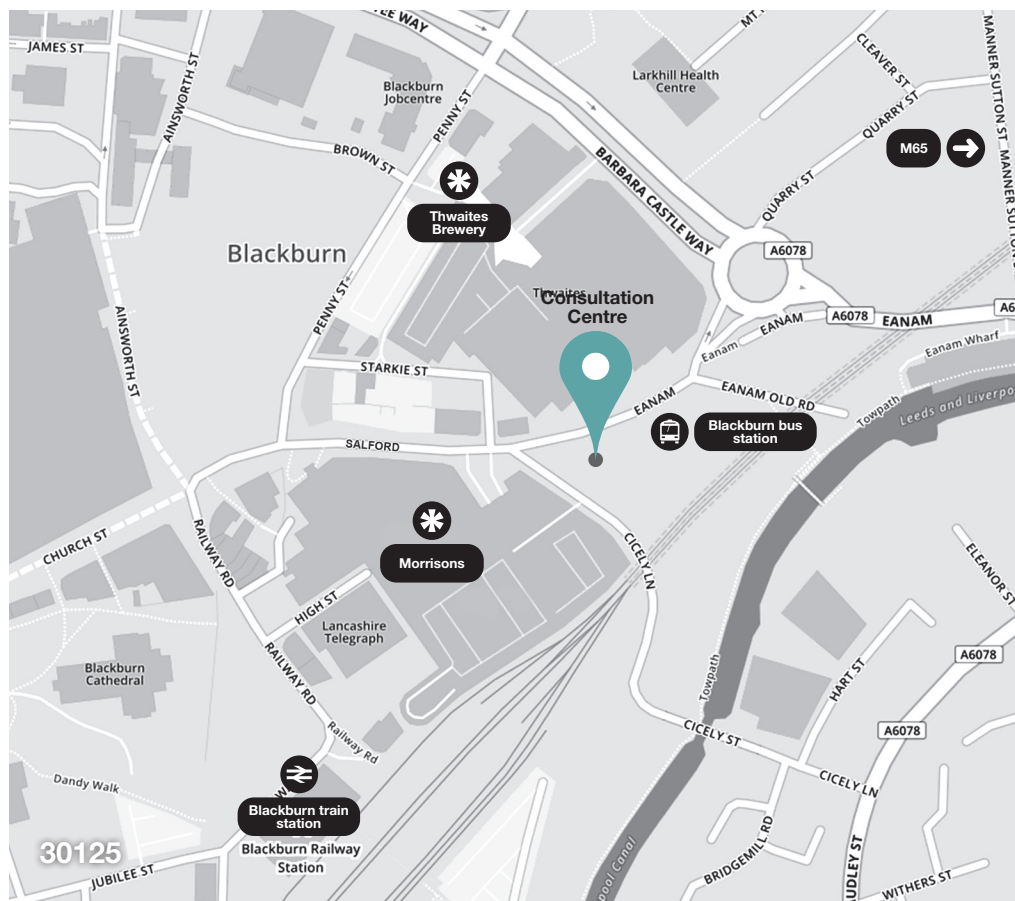

Your PIP consultation is at:
Blackburn PIP Consultation Centre

Address:

Soho Foundry
Ciceley Lane
Blackburn
BB1 1HQ

Consultation Centre opens:
9.00am

By car

We are located **0.3 miles** from **Blackburn town centre**.

From the M65

Leave the motorway at **Junction 6** and exit the roundabout towards **Blackburn (N)/A678**. Take the 2nd exit at the next roundabout to continue on the **A678**. At the T-junction, turn right to stay on the **A678**. When the road forks, take a slight right onto **Higher Eanam**. Cross the river then, at the roundabout, take the 1st exit. Then take the 2nd left onto **Cicely Lane**. The centre is on the left, above **Greens Fabrics** (opposite Morrisons).

For more detailed driving instructions we recommend using an online route planner.

For help in planning your journey door-to-door, go to www.traveline.info or call 0871 200 22 33.

By train

Blackburn station is approximately **0.3 miles** from the centre.

Exit the station and turn right. Continue on **The Boulevard**, then follow the road around to the left to join **Railway Road**. When you reach The Mall shopping centre, follow the road around to the right towards the traffic lights. Continue for **0.1 miles**. The centre is on the right, above **Greens Fabrics**.

For details of station services and facilities go to www.nationalrail.co.uk/stations

By bus

The nearest bus stop is on **Eanam**, a short distance from the centre. This stop is served by bus numbers **1, 6, 6a, 7, 7b, 46, 59c, 852** and **963**.

In addition, **Blackburn bus station** is on **Brown Street**, approximately **0.2 miles** from the centre which is served by buses from across the region.

When you arrive

Remember to bring two forms of ID and your appointment letter with you.

The centre is located inside Soho Foundry. Go through the blue doors and the centre is located on the ground floor on the left. Press the green button on the intercom to enter.

Other helpful info

This centre has step-free access. There is an accessible toilet available.

Parking

The centre has a drop-off point only. Blue Badge holders can park on the double yellow lines on **Cicely Lane**. Pay and display parking is available in Morrisons and **Eanam Wharf**.