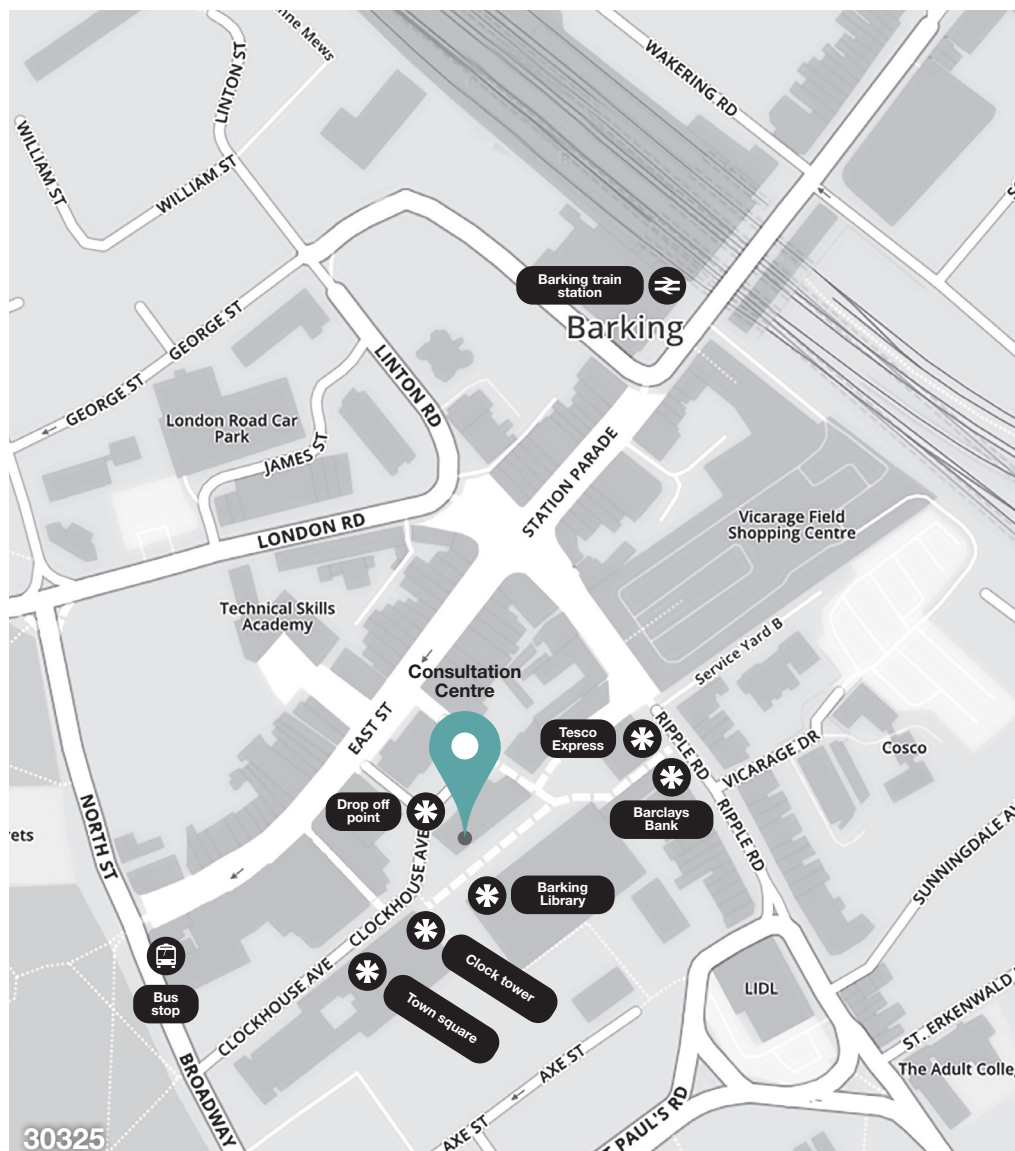

Your PIP consultation is at:
Barking Bath House PIP Consultation Centre

Address:

Barking Centre
The Bath House
5 Arboretum Place
Barking
IG11 7PS

Consultation Centre opens:
9.00am

When you arrive

Remember to bring two forms of ID and your appointment letter with you.

There is an accessible toilet available.

Parking

Disabled parking is available directly behind the centre on **Clockhouse Avenue**. Pay and display parking is available on the roads surrounding the centre. A drop-off point is located on **Clockhouse Avenue**, behind Poundland and Iceland.

By car

From the North Circular

Exit the **North Circular** towards **Barking** and take the **Barking/A124** exit at the roundabout. At the **Lighted Lady of Barking roundabout**, take the 3rd exit onto **Abbey Road/A123**. Follow the **A123** until the roundabout and take the 1st exit onto **Broadway**. Take the 2nd right onto **Clockhouse Avenue** and continue as the road makes a slight left. The centre is on the right.

As you exit the station, turn right onto **Station Parade**. Turn left onto **Ripple Road**, then continue until you reach **Tesco Express**. Turn right in between **Tesco** and **Barclays Bank**. The centre is in front of you.