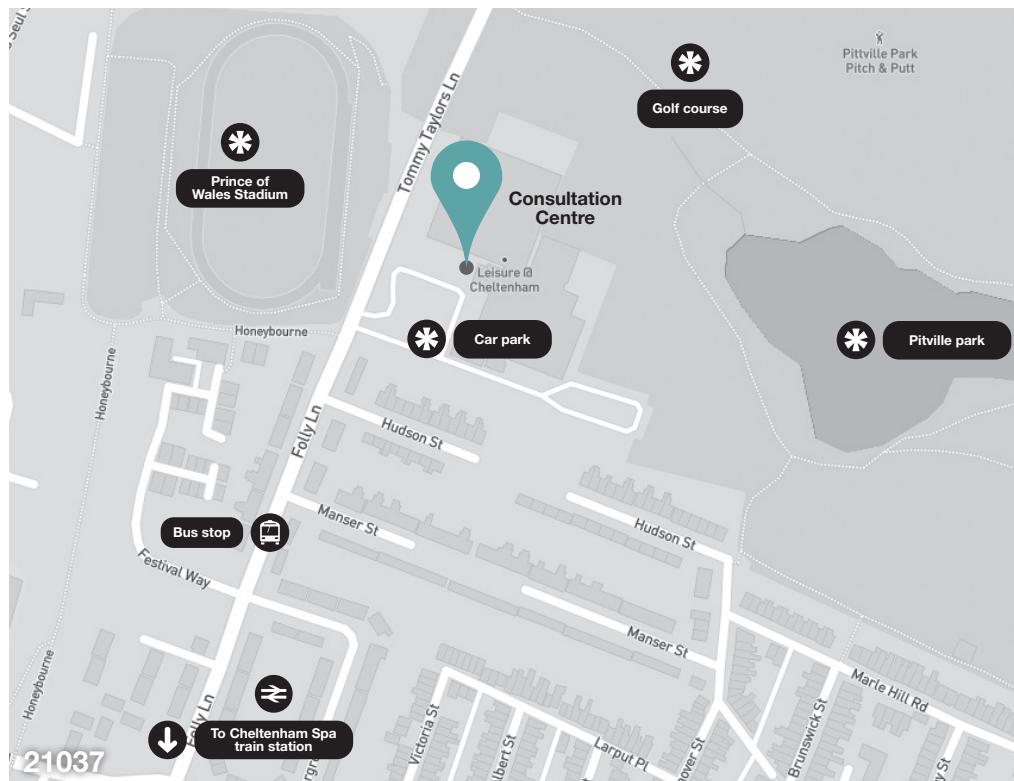

Your PIP consultation is at:

PIP Consultation Centre, inside Cheltenham Leisure Centre

Independent
Assessment
Services

Delivered by Atos

Address:

Tommy Taylors Lane
Cheltenham
GL50 4RN

Consultation Centre opens:
6.00am

By car

From Cheltenham Town Centre
Head northeast on **Royal Well Road/A46** towards **Crescent Terrace**.

Continue to follow the **A46**. Turn left onto **St Margaret's Road/A4019**. Continue to follow the **A4019**.

Turn right onto **Brunswick Street** and then turn left at the 1st cross street onto **St Paul's Road**. Turn right onto **Folly Lane**. Continue onto **Tommy Taylors Lane**. The centre will be on your right opposite the **Prince of Wales Stadium**.

From here, go along **Folly Lane** and continue onto **Tommy Taylors Lane**. The centre will be on the right.

When you arrive

Remember to bring two forms of ID and your appointment letter with you. On arrival go to reception and you will be shown to the waiting area where the Health Professional will collect you at your appointment time. The facility is fully wheelchair accessible and there are accessible toilets available.