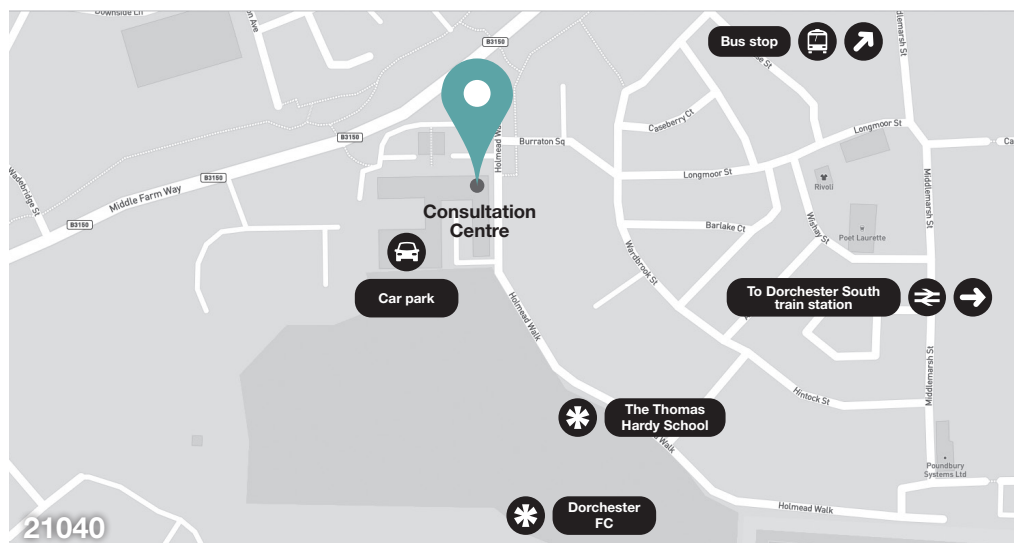

Your PIP consultation is at:
**PIP Consultation Centre, inside Inspirations,
Poundbury Business Centre, Dorchester**

 **By car**

From Dorchester Town Centre at Top of Town Roundabout

Please note: As Poundbury is still developing Sat Navs may not always be accurate.

Take the **Bridport Road B3150** for approximately one mile. On reaching the Poundbury Development continue on the **B3150** at the first roundabout. At the second roundabout take the first left into **Middle Farm Way**. Turn left just before a pedestrian crossing. You will see the old barns, which have been converted into units. Relate is situated in the centre of this building with the name Inspirations above the door.

From the Bypass and Bridport

You will come to the roundabout at the junction of the **A35, A37** and the **B3150**. Take the **B3150** to Dorchester Town Centre.

At the first roundabout take the last exit (**Middle Farm Way**) sign posted Town Centre. Continue on this road until you see a large red brick building on your right. Turn right after the pedestrian crossing. You will see the old barns, which have been converted into units. Relate is situated in the centre of this building with the name Inspirations above the door.

For more detailed driving instructions we recommend using an online route planner.

For help in planning your journey door-to-door, go to www.traveline.info or call 0871 200 22 33.

 **By train**

Dorchester South station is approximately **1.3 miles** from the centre. Take the number **6** bus from from directly outside the train station on **Copper Street**. Take the bus towards **Poundbury**, and alight at **Mansell Square**. Turn left onto **Middle Farm Way**. Continue for **0.1 miles** then turn right onto **Holmead Walk**. The centre is on your right.