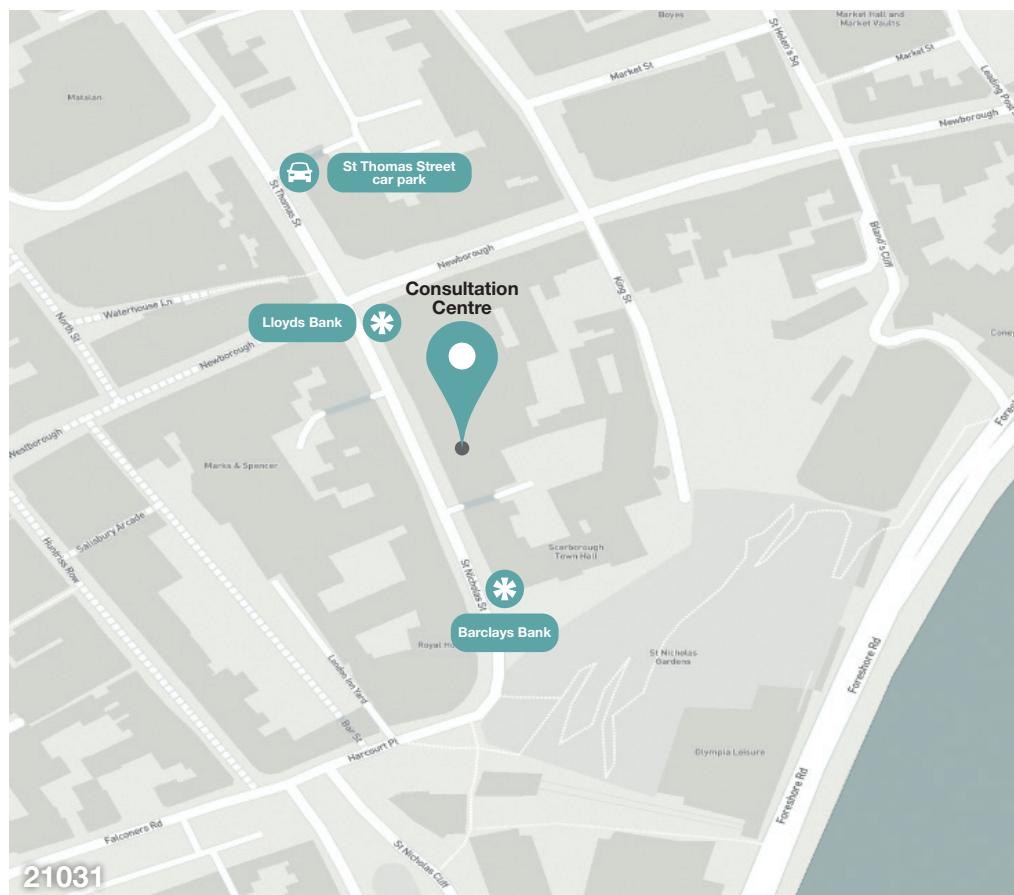

Your PIP consultation is at:  
**PIP Consultation Centre, 38 St Nicholas Street, Scarborough**

Independent  
Assessment  
Services

Delivered by Atos

Address: 

PIP consultation centre,  
38 St Nicholas Street  
Scarborough  
YO11 2HF

Consultation Centre opens:  
8.30am

 **By car**

From Seamer take **Stoney Hags Rd** to **Seamer Rd/A64** then head north on **Pasture Ln** towards **Londesborough Count/Londesborough Park**. Then continue onto **Stoney Hags Rd** this then changes to **Stoney Hags Rise**, continue onto **Stoney Hags Rise**, **Stoney Hags Rise** turn left and becomes **Seamer Rd/A64**, continue on **Valley Rd**. Drive to **St Nicholas St**, the consultation centre will be on the left hand side next to **Barclays bank**, and this is just before you reach the traffic lights.

 **By train**

Scarborough Train Station is **0.4 miles** from the PIP Consultation centre.

Upon leaving the train station walk west towards Westborough then turn right on Westborough and follow the road into the pedestrianised area going past all the shops, continue onto **Newborough Road** where the pedestrianised area finishes, this is also a junction with traffic lights, then turn left onto **St Nicholas Street**. The PIP consultation centre is on your right hand side next to **Barclays bank**.

Disabled parking bays are located on **St Nicholas Street** opposite the centre.

St Thomas Street YO11 1DY Short Stay Car Park is **163 metres** from the centre. This is a Pay and Display car park.