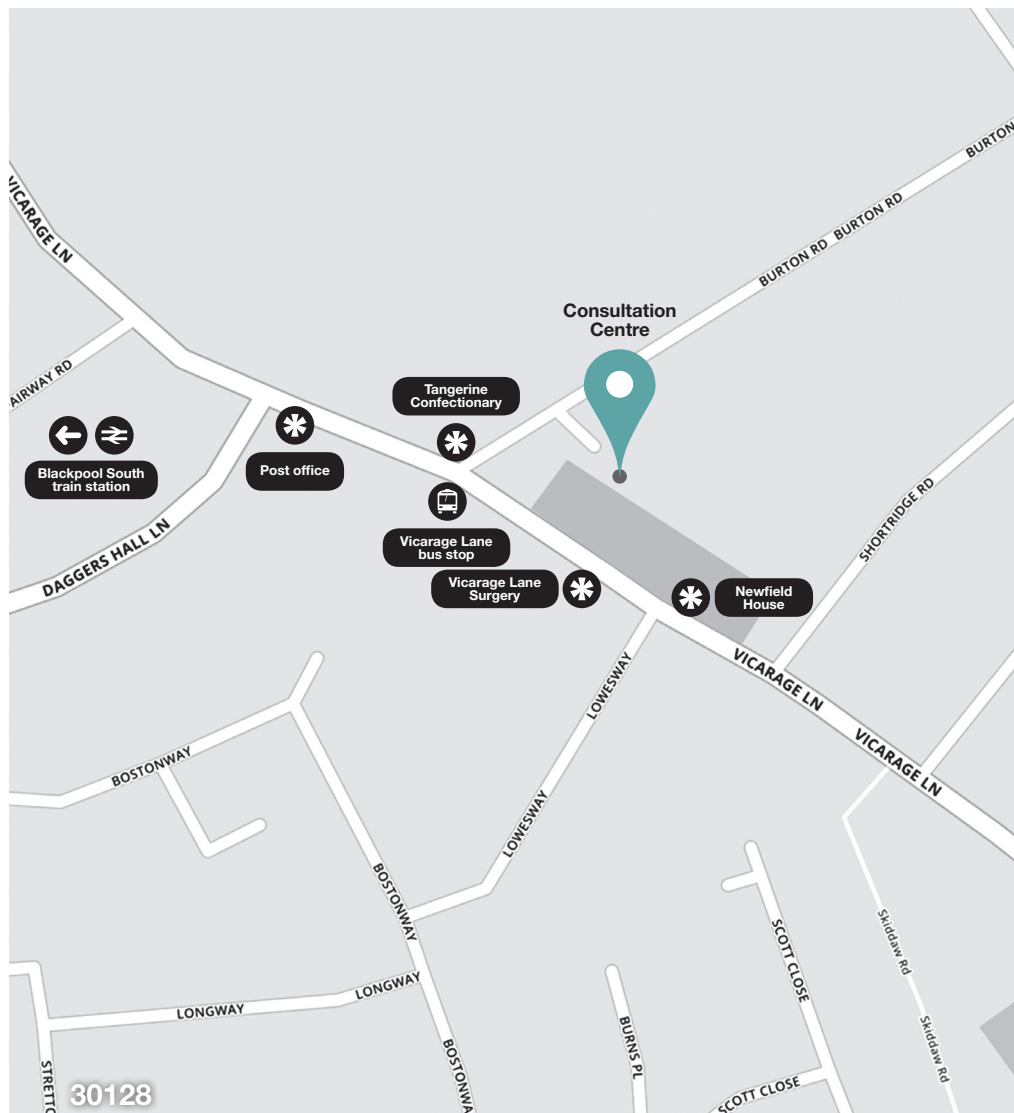

Your PIP consultation is at:

Blackpool PIP Consultation Centre, inside Newfield House

Independent
Assessment
Services

Delivered by Atos

Address:

Burton Road
Off Vicarage Lane
Blackpool
FY4 4EW

Consultation Centre opens:
9.00am

By car

From the M55

Exit the motorway at **Junction 4**. At the roundabout, take the **New Preston Road/A583** exit. Take the 1st left onto **Clifton Road** and follow the road to continue onto **Cherry Tree Road**. Continue onto **Vicarage Lane**. Go along for approximately **0.3 miles** past the front of **Newfield House** and take the next right into **Burton Road**. Turn 1st right into the back car park to reach the entrance to the centre.

For more detailed driving instructions we recommend using an online route planner.

For help in planning your journey door-to-door, go to www.traveline.info or call 0871 200 22 33.

By train

Blackpool South station is approximately **2 miles** from the centre.

As there are no direct connections to the centre we recommend taking a taxi from outside the station. Please contact Customer Services before you travel to ensure your taxi fare will be reimbursed.

For details of station services and facilities go to www.nationalrail.co.uk/stations

By bus

The nearest bus stop is **Hawes Side** by **Dagers Hall Lane** on **Vicarage Lane**, directly outside **Newfield House**. This stop is served by buses **6** and **688**.

When you arrive

Remember to bring two forms of ID and your appointment letter with you.

To enter, use the rear entrance to **Newfield House** using the back car park, this can be accessed via **Burton Road**. This is the main entrance to the centre.

On entry, please let the receptionist know that you have arrived for your PIP consultation.

Other helpful info

This centre has step-free access. There is an accessible toilet available.

Parking

There is a car park directly outside the centre. Parking spaces for the centre are marked with a green dot on the ground. A drop-off point is available directly outside the main entrance.