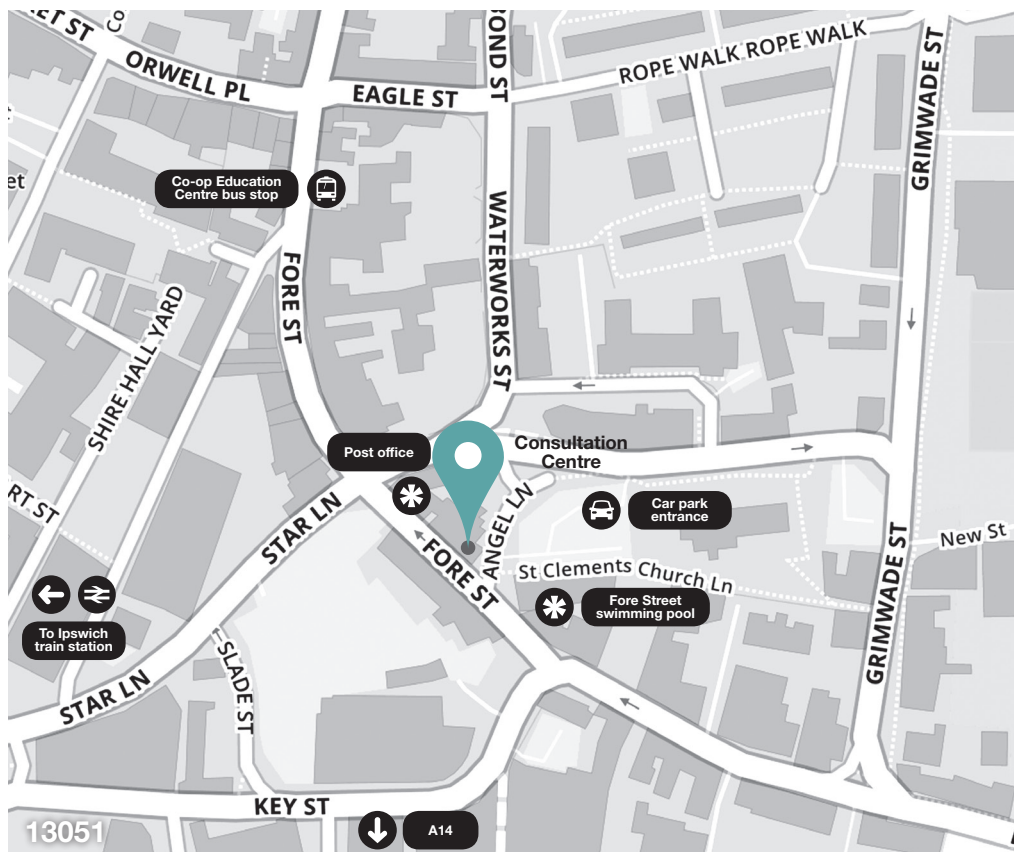

Your PIP consultation is at:
IPRS, Ipswich

Address: 
57-67 Fore Street
Ipswich
IP4 1JL

Consultation Centre opens:
8.30am

By car

From the A14

Exit the motorway at **Junction 56** and follow the signs for **Ipswich Central**. Join the **A137** northbound and continue on this road until you reach the **River Orwell**. Cross the bridge and take the 2nd exit at the roundabout. At the next roundabout, take the 2nd exit onto **Star Lane**. Continue for **0.4 miles** then, at the end of the road, turn right into **Grimwade Street**. Take the 1st right into **Fore Street** and the centre is on the right.

This station is on the main line from **Liverpool Street** to **Norwich**. Services also run directly from **Lowestoft** and **Felixstowe**.

As there are no direct connections to the centre, we recommend taking a taxi from outside the station. Please contact Customer Services before you travel to ensure your taxi fare will be reimbursed.

For details of station services and facilities go to www.nationalrail.co.uk/stations

By bus

The nearest bus stop is outside the Co-op Education Centre, **Fore Street**, approximately **0.1 miles** from the centre.

This centre is served by bus numbers **60, 61, 61A, 76, 76A, 77, 77A, X1, X2** and **X3**.

When you arrive

Remember to bring two forms of ID and your appointment letter with you.

The entrance is at the far end of the building on the corner of **Angel Lane**. To enter or request assistance, press the doorbell to the right of the door.