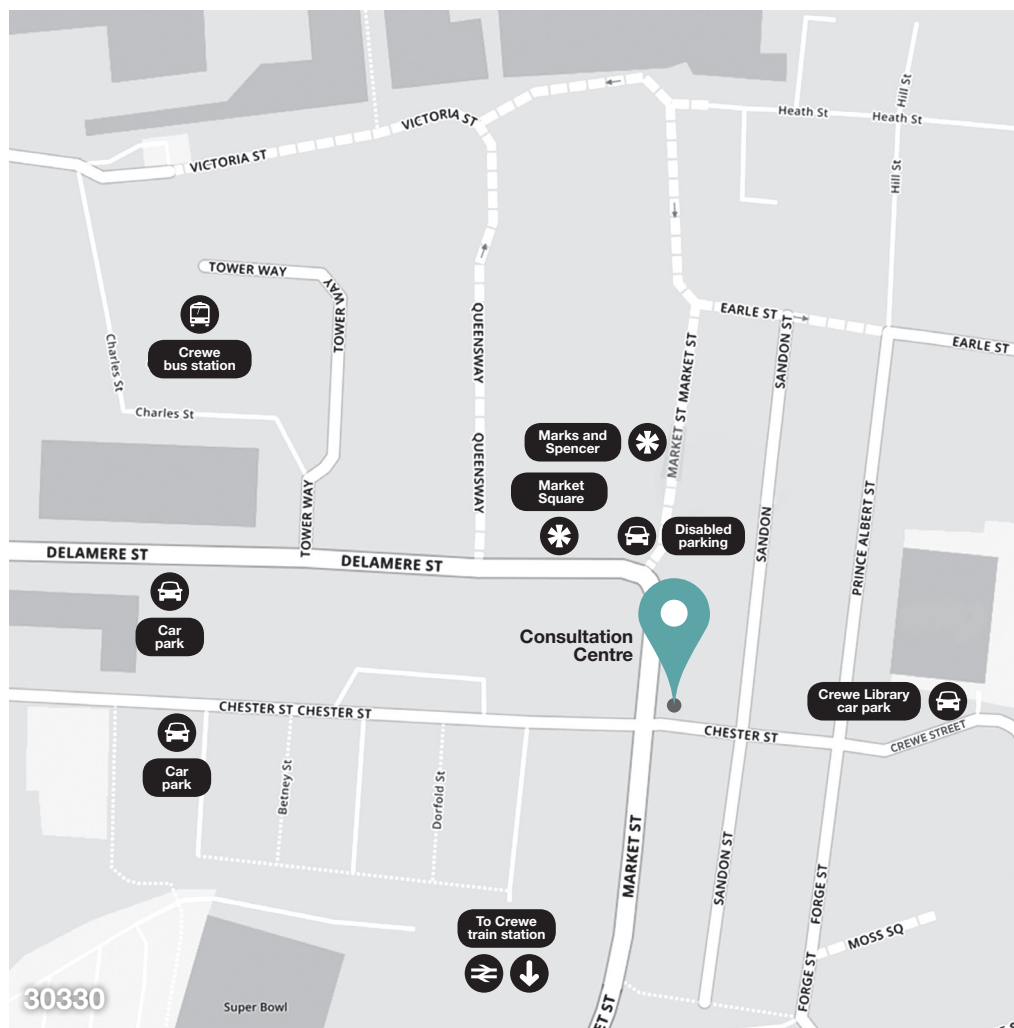

Your PIP consultation is at:
Crewe Market Street PIP Consultation Centre

Address:

26 Market Street
Crewe
CW1 2EL

Consultation Centre opens:
9.00am

When you arrive

Remember to bring two forms of ID and your appointment letter with you.

Please make your way to the main entrance and press the intercom (to the left of the door). Let the receptionist know that you have arrived for your PIP consultation.

Other helpful info

This centre has step-free access.

There is an accessible toilet in the reception area.

Parking

The nearest car park is at **Crewe Library Car Park**, next to the **Nationwide Building Society**. Entry is via **Market Street**. Short stay parking is available on **Chester Street**. Further parking is available at the car park on **Delamere Street**.

A disabled car park is located next to **Marks and Spencer**.

By car

We are located in **Crewe town centre**.

From **Delamere Street** (heading east), continue onto **Market Square**, then turn right onto **Market Street**. The centre is on your left before the roundabout.

For more detailed driving instructions we recommend using an online route planner.

For help in planning your journey door-to-door, go to www.traveline.info or call 0871 200 22 33.

By train

Crewe station is approximately **0.9 miles** from the centre.

To connect from the station, take bus number **1A, 1B, 3, 32, 37, 38**, or **85** to **Crewe bus station**.

Exit the bus station onto **Tower Way**. At the end of the road turn left into **Delamere Street**. Follow the road round to the right where it becomes **Market Street**. The centre is on your left before the roundabout.

For details of station services and facilities go to www.nationalrail.co.uk/stations

By bus

The nearest bus stops are located at **Crewe bus station**, approximately **0.1 miles** from the centre.

These stops are served by bus numbers **1A, 1B, 3, 12, 32, 37, 38, 42** and **85**.

Exit the bus station onto **Tower Way**. At the end of the road turn left into **Delamere Street**. Follow the road round to the right where it becomes **Market Street**. The centre is on your left before the roundabout.